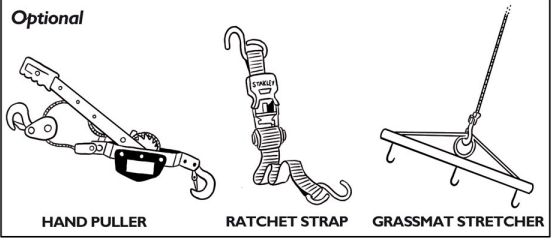

2 - 4 WEEKS

HAND PULLER

RATCHET STRAP

GRASSMAT STRETCHER